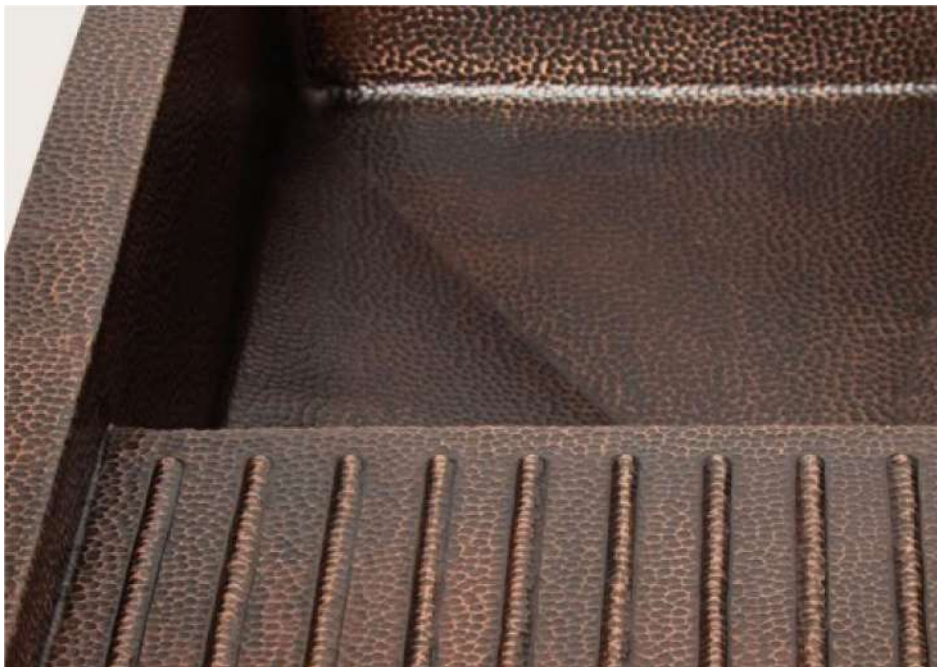

Olde Copper
COPPER SINKS

Our designs are protected by Federal Copyright Law © 2021
Space Enterprises, LLC – DBA Olde Copper
26310 Oakridge Dr, Ste 38.
The Woodlands, TX 77380 USA

Toll Free: 1-800-939-2923
Email: sales@oldecopper.com