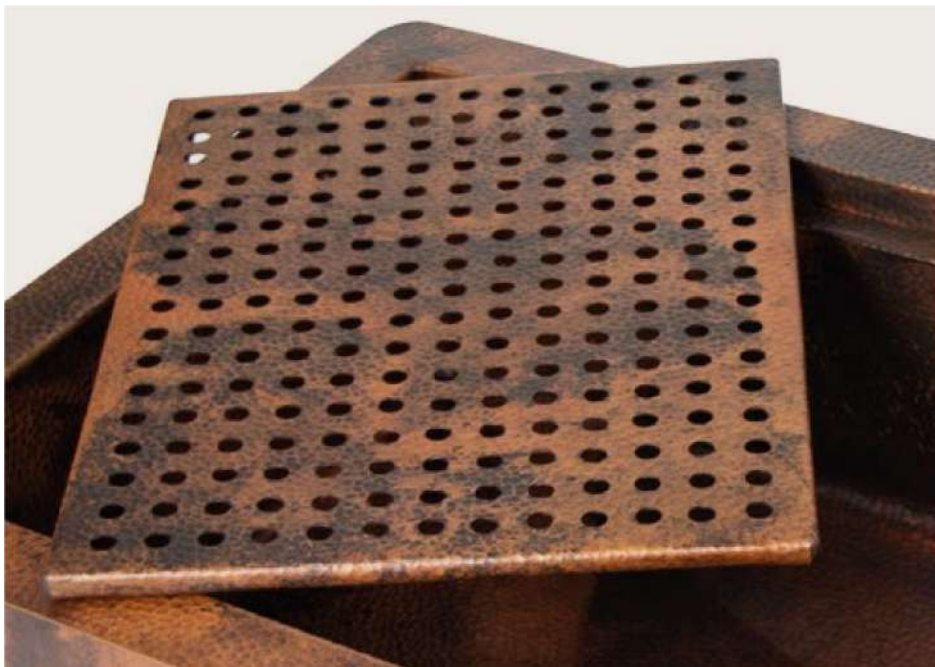

DROP-IN SINGLE WELL HAMMERED COPPER WITH NATURAL FINISH AND REMOVABLE GRILL

CS-KIT-DIN-SGL-GRI-NA

33x22x9"

Lip/Rim: 2" flat

Drain Opening: 3.5"

Gauge: 16

Finish as shown: Natural

Complementary Information: Covered with transparent patina to give it brightness - 0.75" wide inside flange on front and back, 1" below the lip, and 14x17.75x0.5" sliding grill (wringer) - 29x16.5x8" inside - drain opening center at 7.5" from the side wall